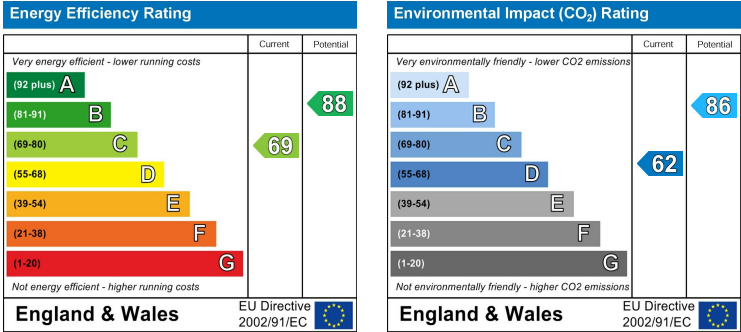

Strictly by prior telephone appointment direct with the agents - telephone 02920 553056. Open 6 days a week. Opening Hours: Monday - Friday 9.00am - 5.30pm, Saturdays 9.00am - 4.00pm.

**18 Stoneleigh Court Severn Grove, Pontcanna, Cardiff,
CF11 2EQ**