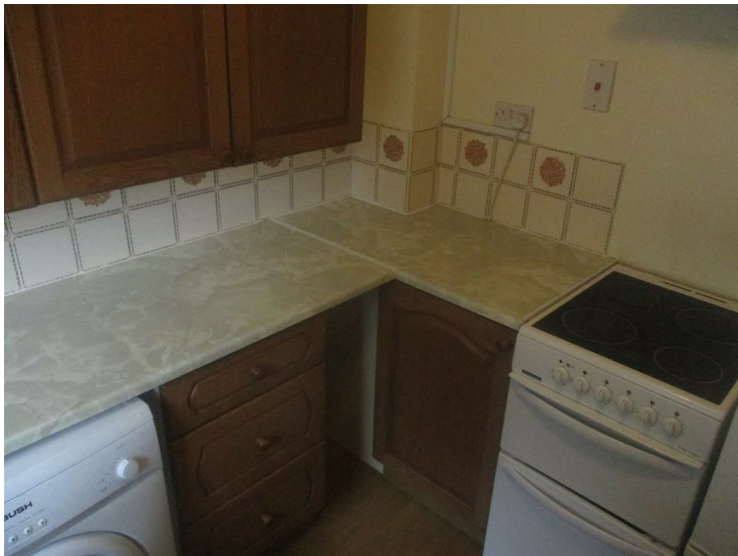

Bedroom 1

Kitchen