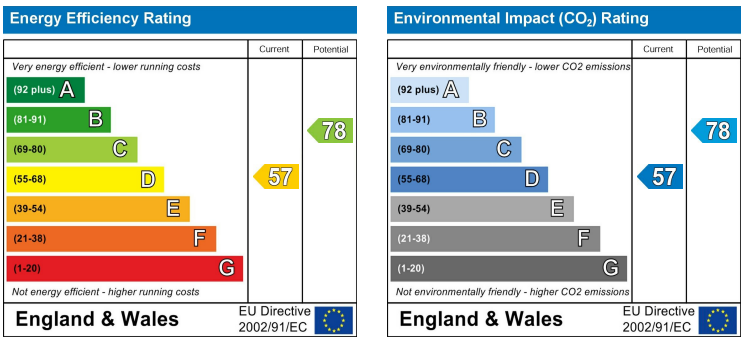

Bedroom 2

Bathroom W.C.

Loft Space

Parking & Gardens

VIEWING

Strictly by prior telephone appointment direct with the agents - telephone 02920 553056. Open 6 days a week. Opening Hours: Monday - Friday 9.00am - 5.30pm, Saturdays 9.00am - 4.00pm.