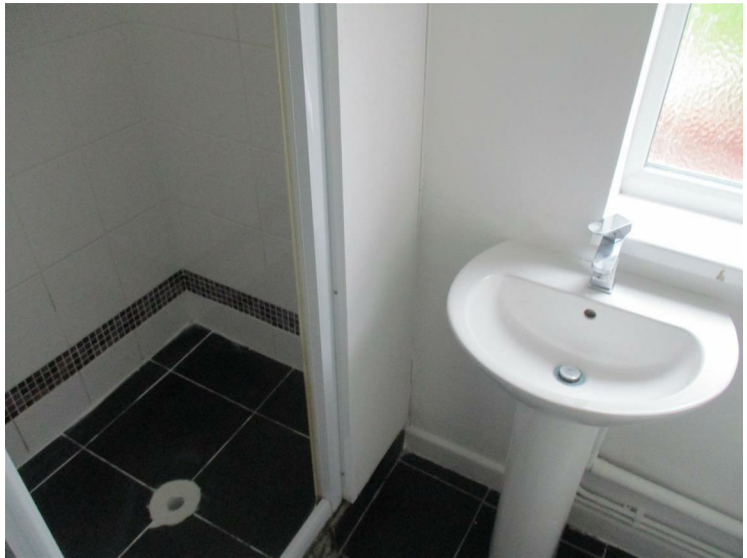

16 Deere Place, Ely
 Cardiff
 CF5 4NN

Entrance Hall

Lounge

Kitchen

Breakfast Room

Shower Room W.C.

First Floor Landing

Bedroom 1

16 Deere Place, Ely, Cardiff, CF5 4NN

Two Bedroom Extended Mid Terraced House Offered For Let. Hall, Lounge, Fitted Kitchen, Breakfast Room, Ground Floor Shower W.C. Family Bathroom W.C. Loft Room. Gardens. Off Road Parking. Gas Central Heating. Upvc Windows. Available Now