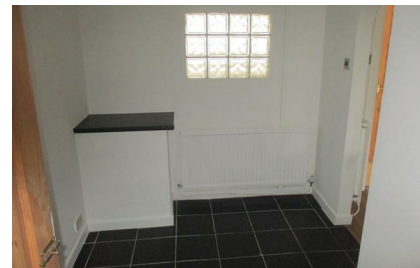

16 Deere Place, Ely, Cardiff, CF5 4NN

Two Bedroom Extended Mid Terraced House Offered For Let. Hall, Lounge, Fitted Kitchen, Breakfast Room, Ground Floor Shower W.C. Family Bathroom W.C. Loft Room. Gardens. Off Road Parking. Gas Central Heating. Upvc Windows. Available Now