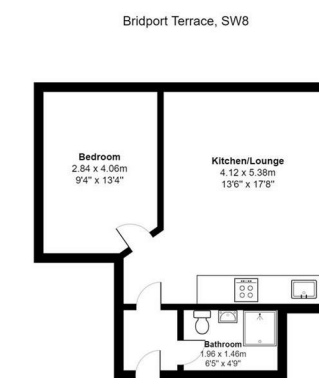

Floor Plan

For illustration purposes only