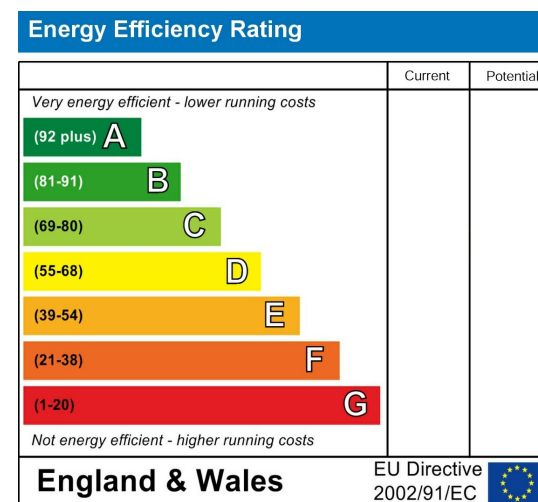

Accommodation

Additional Photo

All dimensions and measurements are approximate and for guidance only.

Just Centro's Opinion...

DEPOSIT FREE OPTION AVAILABLE

GAS, ELECTRIC AND WATER BILLS INCLUDED

A beautifully presented one-bedroom apartment located walking distance to both Stockwell Underground Station and Wandsworth Road Rail Station. This lovely ground floor apartment offers you open plan living with a modern fitted kitchen, One double bedroom and a separate stylish bathroom suite.

You have a wide range of transport links, local shops and amenities close by including Wandsworth Road (0.4 mi), Stockwell (0.5 mi) and Clapham High Street (0.6 mi).

Available immediately this apartment is perfect for a individual professional or couple.

Deposit free option available through REPOSIT, contact the branch for more information.

EPC Graph

Floor Plan

For illustration purposes only