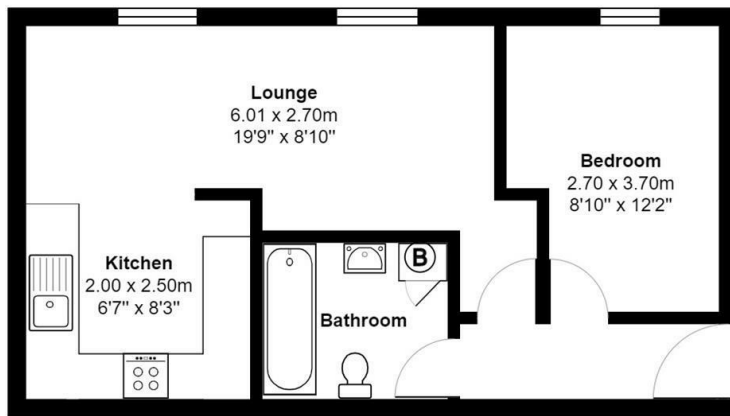

9 Bishops Court, Wolsey Road, Sunbury-On-Thames, TW16 7TW

For Sale

A splendid 1 bedroom purpose built modern second floor flat with the benefit of double glazing, Central heating and fitted carpets throughout. The accommodation features an entrance hall with doors to a good-sized bedroom, contemporary bathroom and a spacious open plan lounge leading into a modern fitted kitchen. Long Lease and No Forward Chain.

Location

Situated in a good residential area a few minutes from Sunbury train station and local amenities. Kingston upon Thames is also close to hand and access to both the M3 and M25 motorways.

Total Area: 43.0 m² ... 463 ft²

Energy Efficiency Rating		Environmental Impact (CO₂) Rating	
Current	Potential	Current	Potential
Very energy efficient - lower running costs		Very environmentally friendly - lower CO₂ emissions	
[92 plus+] A		[92 plus+] A	
[81-91] B		[81-91] B	
[69-80] C		[69-80] C	
[55-68] D		[55-68] D	
[39-54] E		[39-54] E	
[21-38] F		[21-38] F	
[1-20] G		[1-20] G	
Not energy efficient - higher running costs		Not environmentally friendly - higher CO₂ emissions	
England & Wales	EU Directive 2002/91/EC	England & Wales	EU Directive 2002/91/EC

It is our aim to provide particulars that are both accurate and reliable but they are not guaranteed and would not form part of any offer or contract. Please contact us if you require clarification and we would be happy to assist. Please also note that the appliances and heating system have not been tested and therefore, no warranties can be given as to their condition.