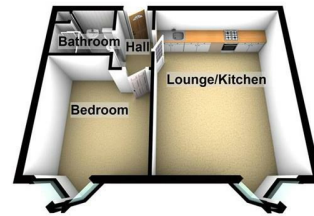

Location

Centrally located within walking distance to the town of Brighouse with a wealth of amenities with train and bus station offering excellent commuter links to Huddersfield, Halifax and Leeds. Situated on the canal side.

Council tax band: A
EPC rating: C
Deposit: £634

Apt 8 Kingsway Court

ws-residential.co.uk

01484 711200