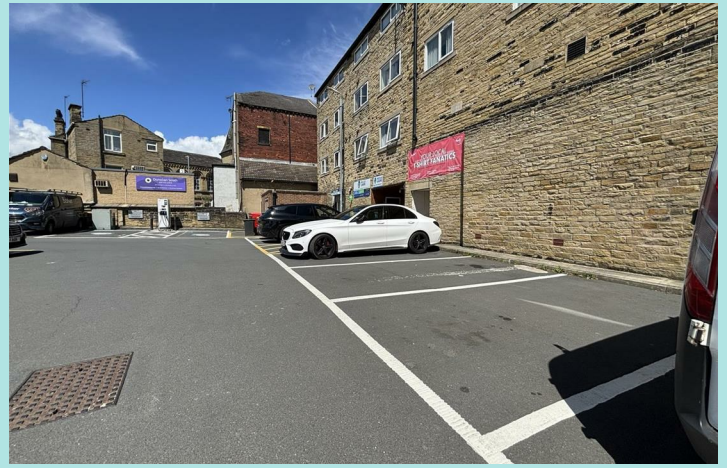

# Kingsway Court Bethel Street

Brighouse, HD6 1JJ

£550 PCM

**\*\*Please note a Guarantor is required on this property\*\***

Located in the centre of Brighouse and situated on the canal side is this unfurnished one bedroom first floor apartment that will be of special interest to a single person/couple situated close to local amenities. The accommodation is on the first floor and comprises of lounge, kitchen having integrated fridge, electric oven, ceramic hob and plumbing for washing machine, double bedroom and shower room.

**Location**

Centrally located within walking distance to the town of Brighouse with a wealth of amenities with train and bus station offering excellent commuter links to Huddersfield, Halifax and Leeds. Situated on the canal side.