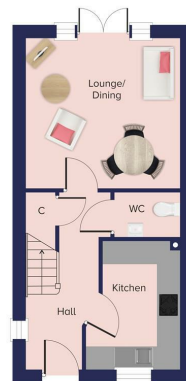

Dimensions	
Ground Floor	
Total	31.03 sq m
Hallway	4.63 m x 2.48 m
Lounge/Dining	3.95 m x 4.65 m
WC	1.22 m x 1.79 m