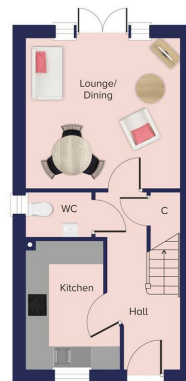

Dimensions	
Ground Floor	
Total	71.03 sq m*
Kitchen	8.60 m x 2.48 m
Lounge/Dining	3.95 m x 4.65 m
WC	1.22 m x 0.79 m