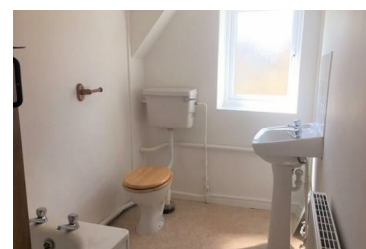

1 Duke Street, PE8 5LP

£700 PCM

Pretty 2 Bed Cottage on the corner of Duke Street in the village of Polebrook. Enter into a Kitchen/Diner with door to courtyard, stairs to first floor landing. Cosy Sitting room with wood-burner. First Floor: Two small double bedrooms. Bathroom with shower over the bath. Courtyard garden. Central heating. No off road parking.