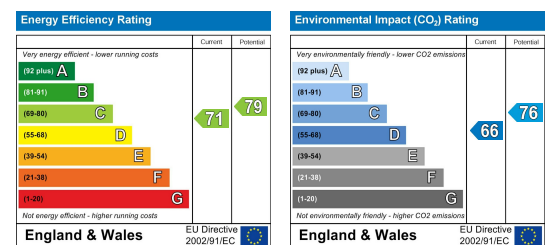

Energy Efficiency Graph

These particulars, whilst believed to be accurate are set out as a general outline only for guidance and do not constitute any part of an offer or contract. Intending purchasers should not rely on the representation of fact, but must satisfy themselves by inspection or otherwise as to their accuracy. No person in this firm's employment has the authority to make or give any representation or warranty in relation to this property.