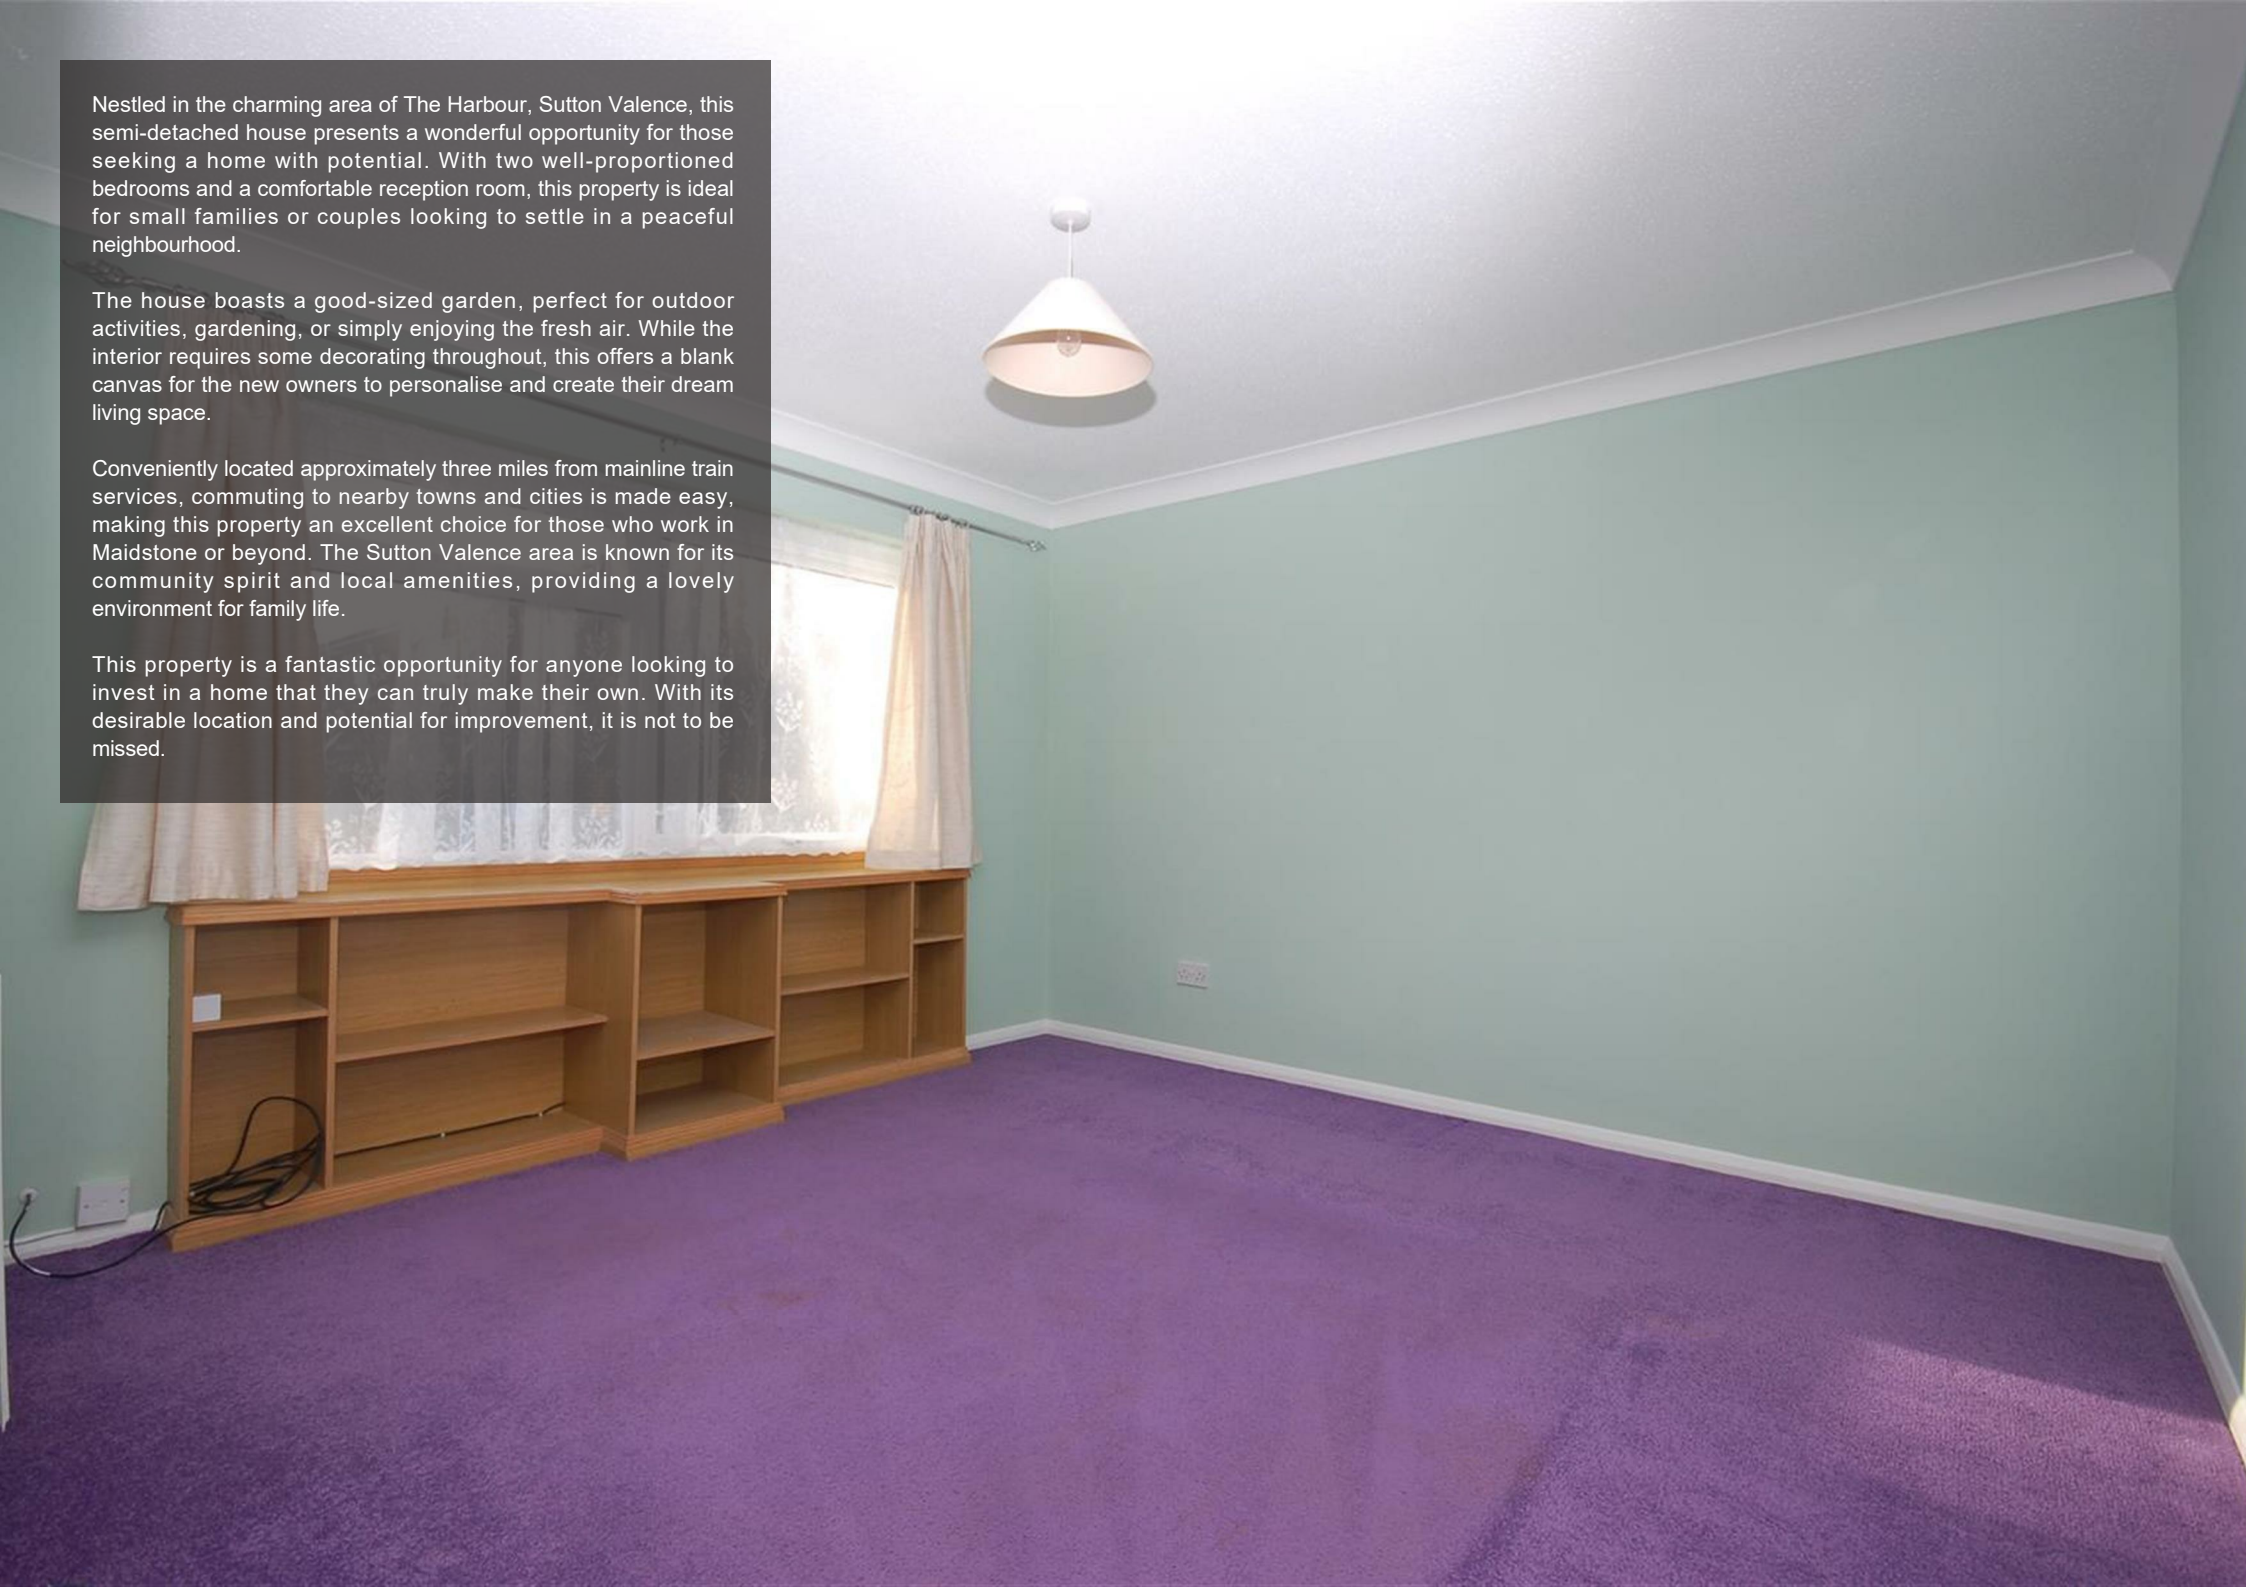

Nestled in the charming area of The Harbour, Sutton Valence, this semi-detached house presents a wonderful opportunity for those seeking a home with potential. With two well-proportioned bedrooms and a comfortable reception room, this property is ideal for small families or couples looking to settle in a peaceful neighbourhood.

The house boasts a good-sized garden, perfect for outdoor activities, gardening, or simply enjoying the fresh air. While the interior requires some decorating throughout, this offers a blank canvas for the new owners to personalise and create their dream living space.

Conveniently located approximately three miles from mainline train services, commuting to nearby towns and cities is made easy, making this property an excellent choice for those who work in Maidstone or beyond. The Sutton Valence area is known for its community spirit and local amenities, providing a lovely environment for family life.

This property is a fantastic opportunity for anyone looking to invest in a home that they can truly make their own. With its desirable location and potential for improvement, it is not to be missed.