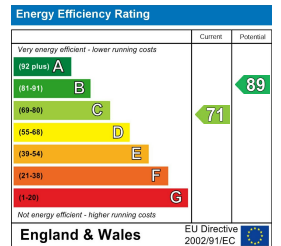

Murrain Drive
Maidstone ME15 8XN
£1,380 Per Month

COLES
TOWN & COUNTRY
VALUERS • LETTINGS & ESTATE AGENTS

62 Murrain Drive

Maidstone ME15 8XN

A beautifully decorated, well presented two bedroom semi-detached house with off road parking and garden, situated in a quiet road in the Downswood area.