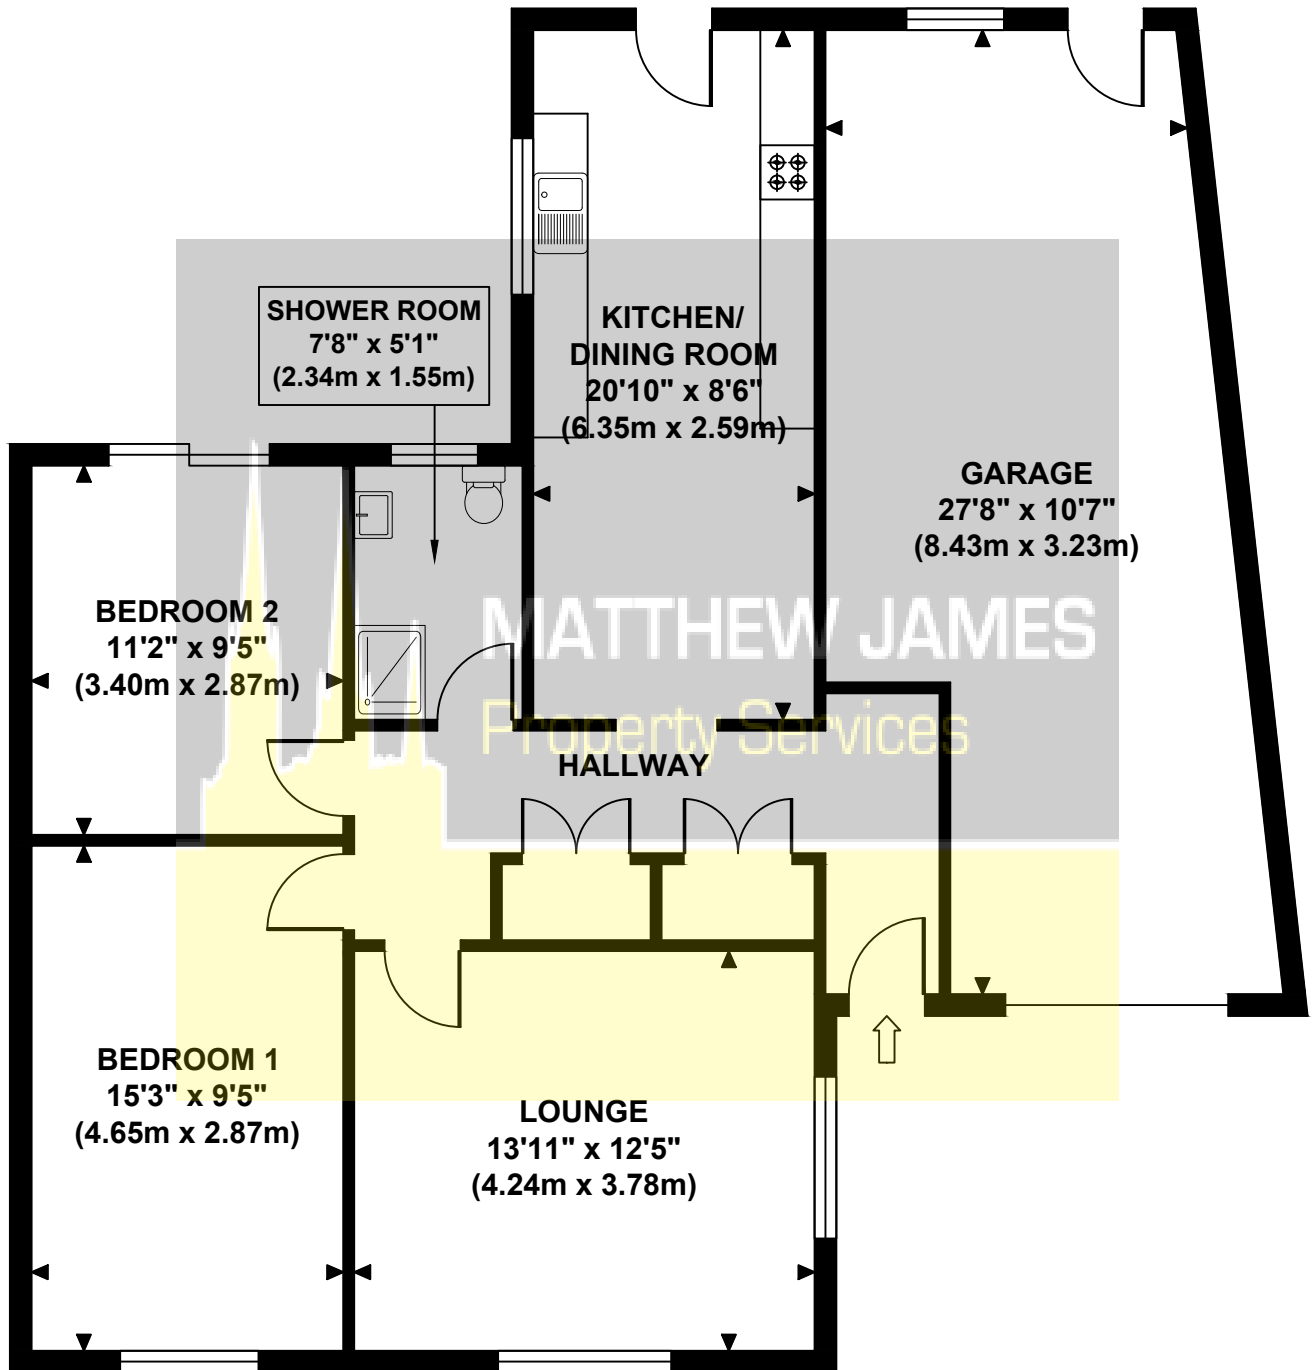

FINGEST CLOSE

Approximate Gross Internal Area
1109 sq ft / 103.10 sq m

**GROSS INTERNAL
FLOOR AREA 1109 SQ FT**

Although every attempt has been made to ensure accuracy, all measurements are approximate and no responsibility is taken for any error, omission, or mid-statement. This floor plan is for illustrative purposes only and not to scale. Measured in accordance to RICS standards.